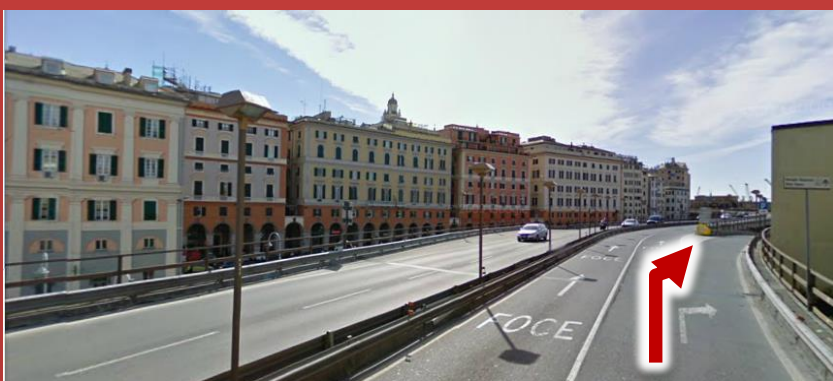

Motorway exit:  
GENOVA OVEST.

Proceed along the street  
and turn left towards  
"Sopraelevata".

At the next junction  
keep the right towards  
"Sopraelevata".  
Proceed straight on.

After approximately 3  
Km exit at PIAZZA  
CAVOUR.

Pass the stoplight and  
proceed on the right. After  
the pharmacy, turn right  
into Porto Antico.

Turn right at the end of the street.

Drive to the roundabout and take the 1<sup>st</sup> street (P1 car park Autosilo) or the 2nd street (P1 car park Gadda)